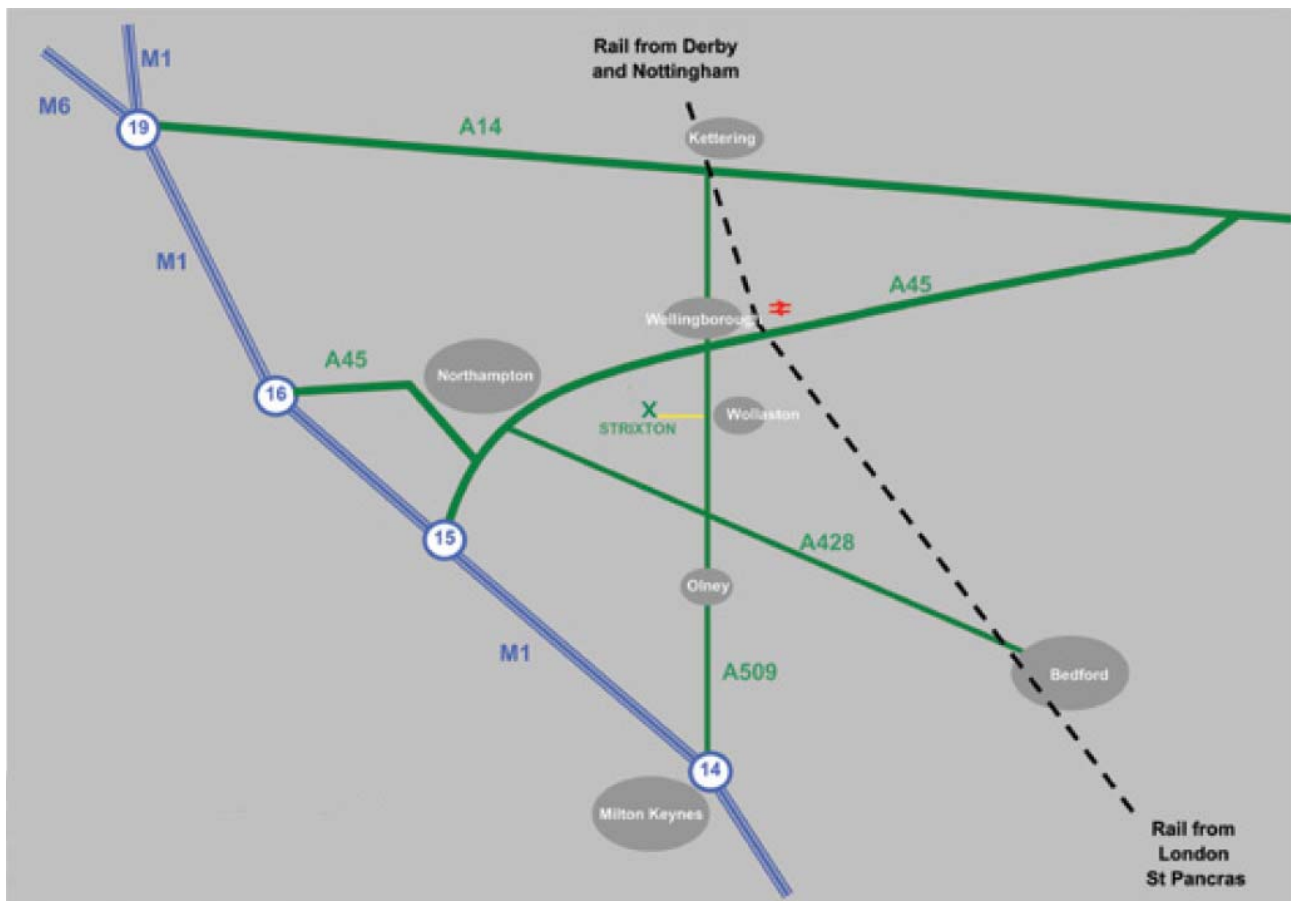

Directions

By Rail

Nearest station Wellingborough, using Midland Mainline

50 minutes from St Pancras

1 hour from Derby or Nottingham

90 minutes from Sheffield

Strixton Manor is 10 minutes from Wellingborough station by taxi

By Road From The South Using The M1 Motorway

Exit using Junction 14

At the end of the sliproad, turn right on the A509 towards Newport Pagnell and Wellingborough

Continue on the A509 through Olney towards Wellingborough

Strixton is 1 mile on the left after the Bozeat roundabout, signposted "Strixton Village Only"

Go to the end of the lane in Strixton and turn right into the business centre

By Road From The North Using The M1 Motorway

Exit using Junction 15

Follow the A45 around Northampton to Wellingborough

At the roundabout junction with the A509 (McDonalds & Ibis Hotel), take the 3rd exit to continue on the A45

In 0.5 miles, take the sliproad into Wellingborough